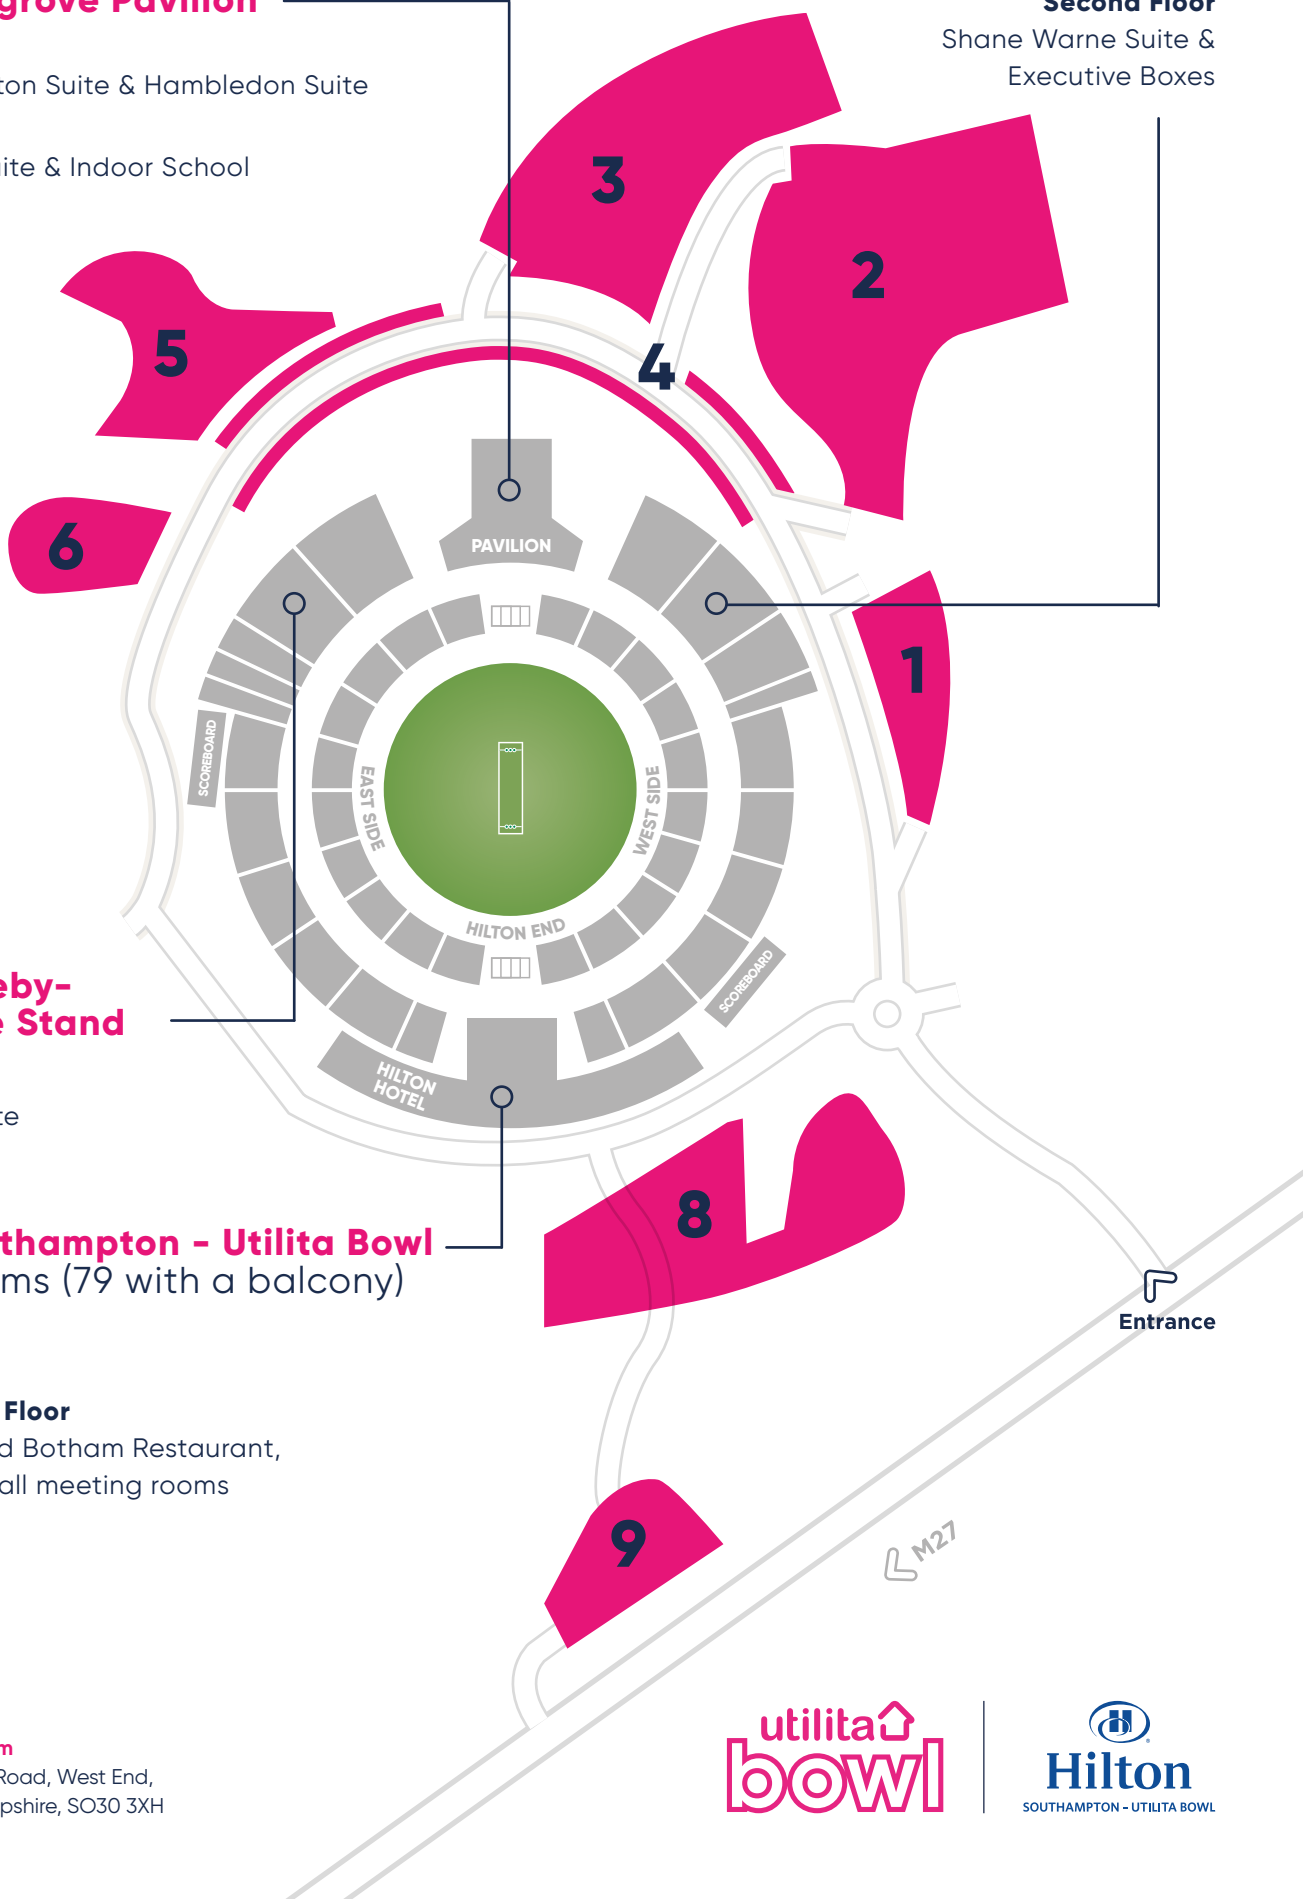

Venue Map

Rod Bransgrove Pavilion

Ground Floor

Derek Shackleton Suite & Hambledon Suite

First Floor

Robin Smith Suite & Indoor School

Shane Warne Stand

Second Floor

Shane Warne Suite & Executive Boxes

Colin Ingleby-Mackenzie Stand

Second Floor

Hampshire Suite

Hilton Southampton - Utilita Bowl

171 bedrooms (79 with a balcony)

Ground Floor

The Ballroom

Upper Ground Floor

BEEFY'S by Lord Botham Restaurant, Lakeview & small meeting rooms

Second Floor

Media Centre

www.utilitabowl.com

Utilita Bowl, Botley Road, West End, Southampton, Hampshire, SO30 3XH

utilita
bowl

Hilton
SOUTHAMPTON - UTILITA BOWL